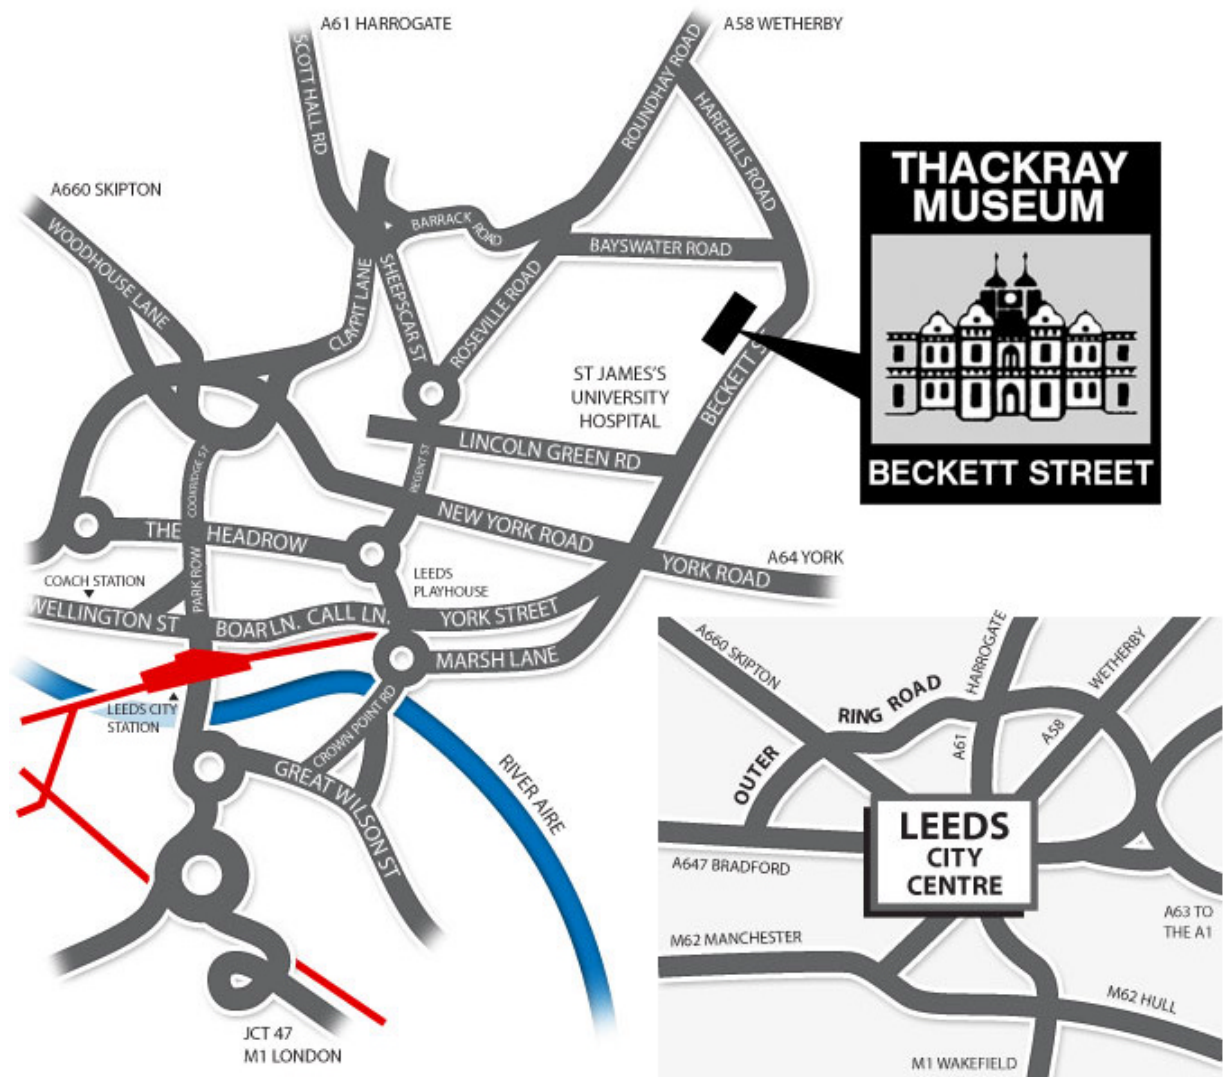

## Venue: Thackray Medical Museum

Beckett Street

Leeds

LS9 7KB

The Museum is next to St. James's Hospital in Leeds, 2 miles to the North East of the city centre.

### **By Car**

From M621 follow signs for York (A64) then follow the brown tourist signs. From the North, take the A58 towards the city, and then follow the brown tourist signs.

### **By Bus**

Frequent bus services run from Leeds city centre. Numbers 4, 42, 49, 50, 50A, 61 all stop outside the Museum.